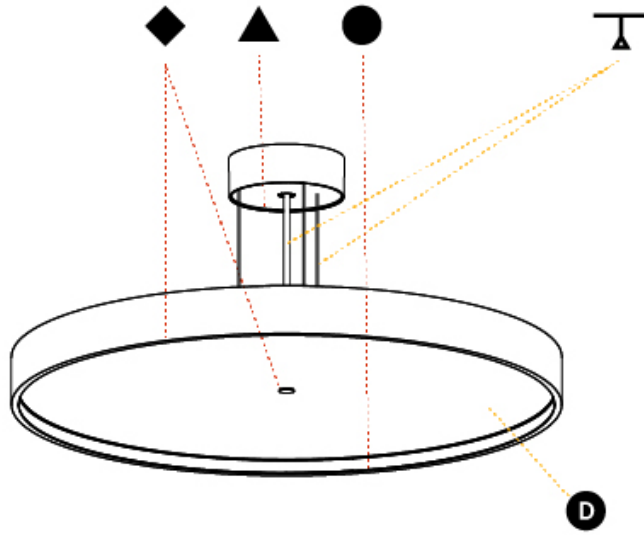

SIGN DIVA KORONA SUSPENSION

A300013-

PROJECT

TYPE

SPECIFIER

QUANTITY

DATE

A