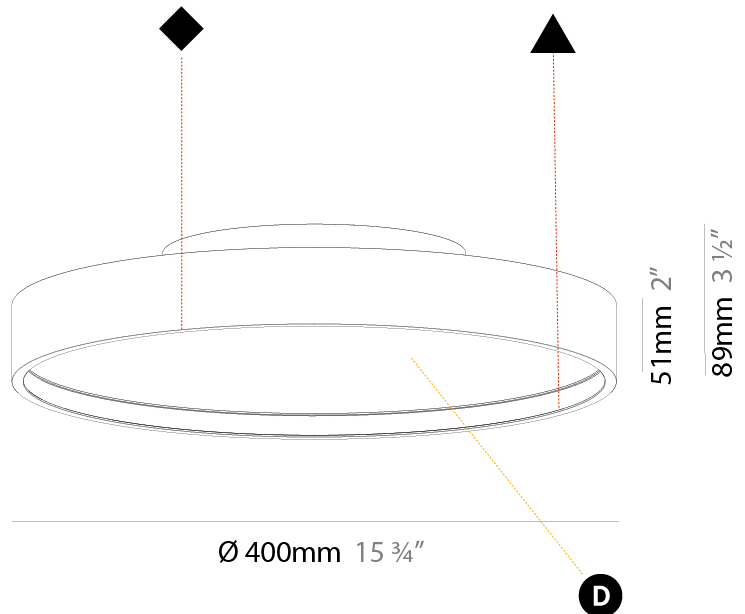

1. To build a product code in our configurator select the specify button on the base model # product page
2. To build a manual product code on this datasheet choose from the options listed below in blue font and add the suffix to the base model #

GENERAL

Series: Sign Diva
Subseries: Sign Diva Korona
Brand: Prolicht
Division: Architectural
Mounting Type: Surface
Mounting Location: Ceiling
Subcategory: Ambient

PHYSICAL

Shape: Round
Diameter (mm): 400
Diameter (in): 15 3/4
Height (mm): 89
Height (in): 3 1/2
Light Distribution: Direct
Weight (kg): 2.636
Weight (lbs): 5.811

Diffuser: [PMMA - Opal/Micro-Prism/Sparkling Secret/Vintage Industrial](#)
Fixture Finish: [SSR / BKV / CWI / CRY / HAB / UFT / ITA / RUA / FTG / MYG / LOD / PUS / FRO / FUP / KIA / POP / BLS / SPG / MEY / GOH / GUM / CHC / COM / ABZ / JAG / OBR / MOS / ROR](#)
Fixture Material: [Extruded Aluminum / Steel](#)

ELECTRICAL

Lamp Type: LED (Zhaga Standard)
Input Wattage (W): 19.8
Total Output Wattage (W): 16
Dimming: [Tri-Mode (Non-Dimming and Phase Dimming (120Vac only) and 0-10V Dimming)](#)
Driver Included: Yes
Driver Location: Integrated
Driver Type: Constant Current - Universal
Driver Class: Class 2
Input Voltage (V): 120 - 277
Constant Current (MA): 500

LED

Color Temperature (°K): [3000 / 3500 / 4000](#)
Max. Delivered Lumen (lm): 2260 / 2293 / 2340
CRI: >90 CRI
Lamp Life (hrs): 50000

OPTICAL

RATINGS AND CERTIFICATIONS

Certified By: Certified for North American Standards
IP rating: IP20