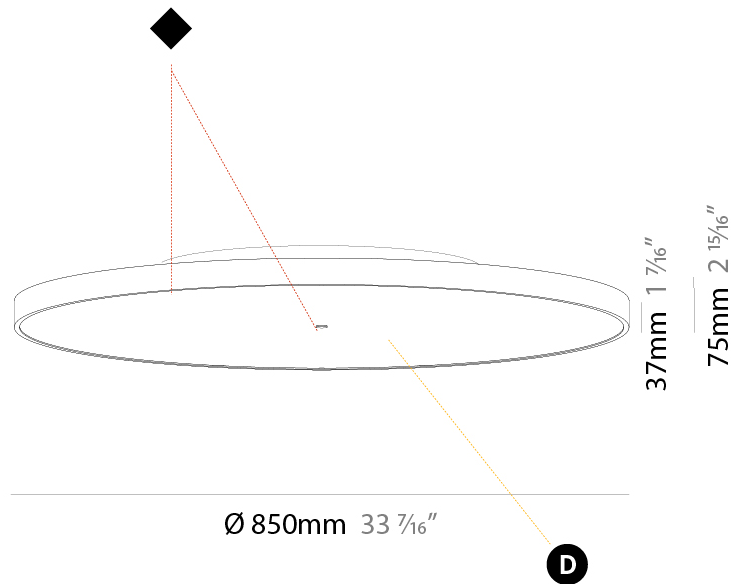

GENERAL

Series: Sign Diva
Subseries: Sign Diva
Brand: Prolicht
Division: Architectural
Mounting Type: Surface
Mounting Location: Ceiling
Subcategory: Ambient

PHYSICAL

Shape: Round
Diameter (mm): 850
Diameter (in): 33 7/16
Height (mm): 75
Height (in): 2 15/16
Light Distribution: Direct
Weight (kg): 12.925
Weight (lbs): 28.495
Diffuser: PMMA - Opal/Micro-Prism/Sparkling Secret/Vintage Industrial with Shine Ring
Fixture Finish: SSR / BKV / CWI / CRY / HAB / UFT / ITA / RUA / FTG / MYG / LOD / PUS / FRO / FUP / KIA / POP / BLS / SPG / MEY / GOH / GUM / CHC / COM / ABZ / JAG / OBR / MOS / ROR
Fixture Material: Extruded Aluminum / Steel

ELECTRICAL

Lamp Type: LED (Zhaga Standard)
Input Wattage (W): 96.8
Total Output Wattage (W): 76.8
Dimming: Tri-Mode (Non-Dimming and Phase Dimming (120Vac only) and 0-10V Dimming)
Driver Included: Yes
Driver Location: Integrated
Driver Type: Constant Current - Universal
Driver Class: Class 2
Input Voltage (V): 120 - 277
Constant Current (MA): 600

LED

Color Temperature (°K): 3000 / 3500 / 4000
Max. Delivered Lumen (lm): 11160 / 11388 / 11620
CRI: >90 CRI
Lamp Life (hrs): 50000

OPTICAL

RATINGS AND CERTIFICATIONS

Certified By: Certified for North American Standards
IP rating: IP20