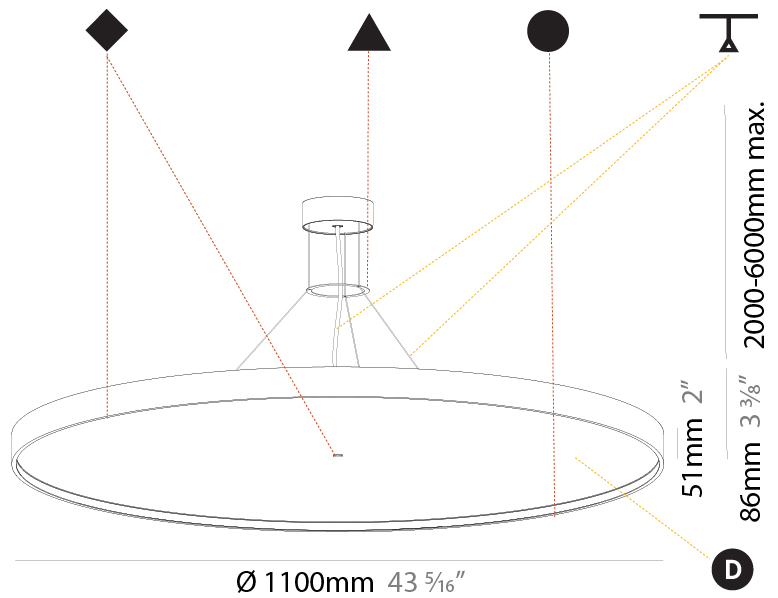

GENERAL

Series: Sign Diva
Subseries: Sign Diva Korona
Brand: Prolicht
Division: Architectural
Mounting Type: Suspension
Mounting Location: Ceiling
Subcategory: Pendant

PHYSICAL

Shape: Round
Diameter (mm): 1100
Diameter (in): 43 ⁵/₁₆"
Height (mm): 86
Height (in): 3 ³/₈"
Max. Overall Height (mm): 2086
Max. Overall Height (in): 82 ⁷/₈"
Light Distribution: Direct
Weight (kg): 19.986
Weight (lbs): 44.06
Diffuser: PMMA - Opal / Micro-Prism / Sparkling Secret / Vintage Industrial
Fixture Finish: SSR / BKV / CWI / CRY / HAB / UFT / ITA / RUA / FTG / MYG / LOD / PUS / FRO / FUP / KIA / POP / BLS / SPG / MEY / GOH / GUM / CHC / COM / ABZ / JAG / OBR / MOS / ROR
Fixture Material: Extruded Aluminum / Steel
Cable Details: 2000mm or 6000mm Transparent Cable

ELECTRICAL

Lamp Type: LED (Zhaga Standard)
Input Wattage (W): 145
Total Output Wattage (W): 135
Dimming: Tri-Mode (Non-Dimming and Phase Dimming (120Vac only) and 0-10V Dimming)
Driver Included: Yes
Driver Location: Integrated
Driver Type: Constant Current - Universal
Driver Class: Class 2
Input Voltage (V): 120 - 277
Constant Current (MA): 600

LED

Color Temperature (°K): 2700 / 3000 / 3500 / 4000
Max. Delivered Lumen (lm): 15931 / 17172 / 19937 / 20344
Nominal Lumen (lm): 18837 / 20305 / 23575 / 24056
CRI: >90 CRI
Lamp Life (hrs): 50000

OPTICAL

RATINGS AND CERTIFICATIONS

Certified By: Certified for North American Standards
IP rating: IP20