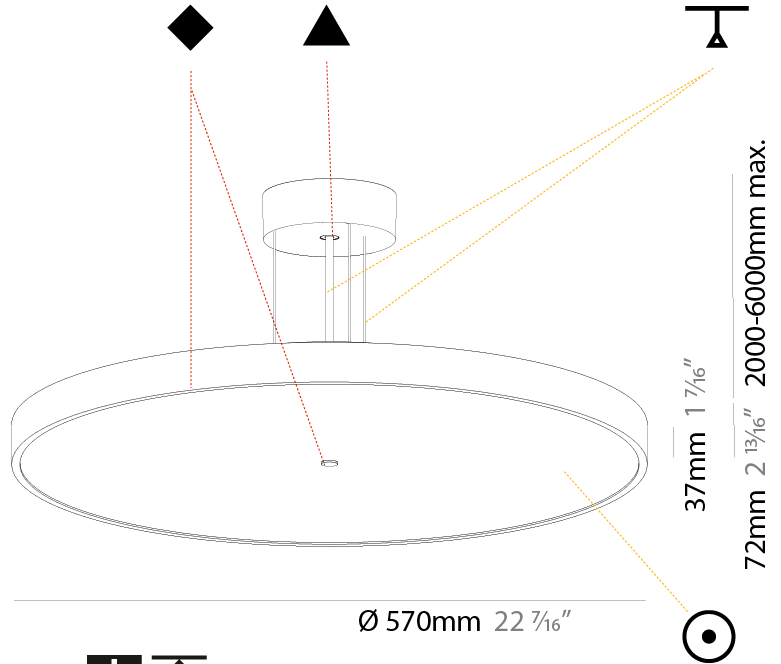

GENERAL

Series: Sign Diva
Subseries: Sign Diva
Brand: Prolicht
Division: Architectural
Mounting Type: Suspension
Mounting Location: Ceiling
Subcategory: Pendant

PHYSICAL

Shape: Round
Diameter (mm): 570
Diameter (in): 22 7/16
Height (mm): 72
Height (in): 2 13/16
Max. Overall Height (mm): 6072
Max. Overall Height (in): 239 1/16
Light Distribution: Direct
Weight (kg): 7.802
Weight (lbs): 17.2

Diffuser: PMMA - Opal / Micro-Prism / Sparkling Secret / Vintage Industrial with Shine Ring

Fixture Finish: SSR / BKV / CWI / CRY / HAB / UFT / ITA / RUA / FTG / MYG / LOD / PUS / FRO / FUP / KIA / POP / BLS / SPG / MEY / GOH / GUM / CHC / COM / ABZ / JAG / OBR / MOS / ROR

Fixture Material: Extruded Aluminum / Steel

Cable Details: 2000mm or 6000mm Transparent Cable

ELECTRICAL

Lamp Type: LED (Zhaga Standard)
Input Wattage (W): 58.3
Total Output Wattage (W): 53
Dimming: Tri-Mode (Non-Dimming and Phase Dimming (120Vac only) and 0-10V Dimming)
Driver Included: Yes
Driver Location: Integrated
Driver Type: Constant Current - Universal
Driver Class: Class 2
Input Voltage (V): 120 - 277
Constant Current (MA): 350

LED

Color Temperature (°K): 2700 / 3000 / 3500 / 4000
Max. Delivered Lumen (lm): 5060 / 6120 / 6233 / 6360
CRI: >90 CRI
Lamp Life (hrs): 50000

OPTICAL

RATINGS AND CERTIFICATIONS

Certified By: Certified for North American Standards
IP rating: IP20

PROJECT	_____
TYPE	_____
SPECIFIER	_____
QUANTITY	_____
DATE	_____

A